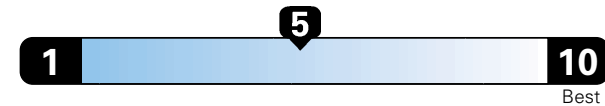

For more information visit: www.jeep.com
 or call 1-877-IAM-JEEP

FCA US LLC

Fuel Economy and Environment

Gasoline Vehicle

Fuel Economy These estimates reflect new EPA methods beginning with 2017 models.
26 MPG
 combined city/hwy
3.8 gallons per 100 miles
 23 city 29 highway

Small SUV 4WD range from 16 to 120 MPGe. The best vehicle rates 136 MPGe.

You spend \$250
 in fuel costs over 5 years compared to the average new vehicle.

Annual fuel cost \$1,550

Fuel Economy & Greenhouse Gas Rating (tailpipe only)